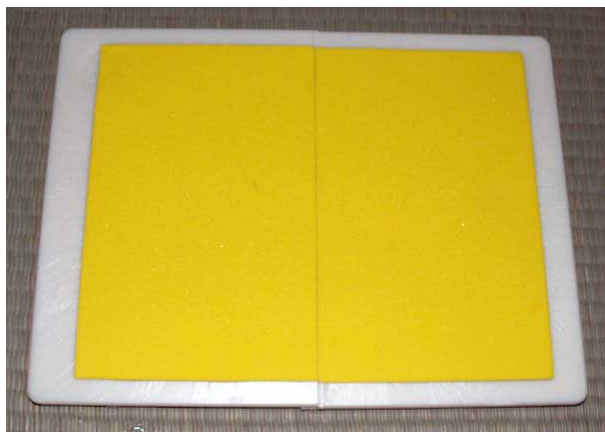

Tameshiwari rebreakable boards - Light

Category: » [Training weapons and accessories](#)

Product ID: **GTTB481-S**

Availability: 14,00 EUR

Sold Out

[See it in our store.](#)

Rebreakable board for karate. Heavy-duty plastic breaking boards, can be used many times. Once they break, you can put them back together and break them again. Color yellow = light target.

Product parameters:

- Thickness: 1 cm
- Dimensions: 31 x 23 cm
- Weight: 0,7 kg

Sold Out