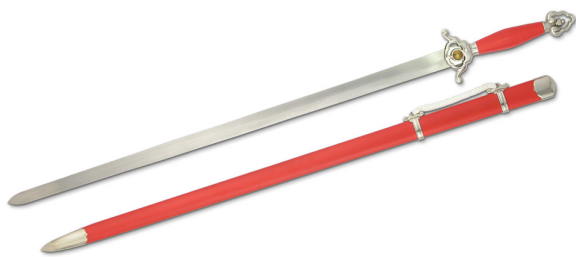

Hanwei Wushu Flexible Tai Chi Sword

Category:

Product ID: SH2062

Manufacturer: Hanwei

Price: 169.00 EUR

Availability: Out of stock

[See it in our store.](#)

In response to requests from Wushu practitioners for swords with ultra-flexible blades, we have developed the Flexible Long Sword. With a spring steel blade tapering to almost paper thin at the tip, it is very light (barely one pound), extremely fast and surprisingly loud in skilled hands. A tassel (Item SH2078) is available separately.

Highly flexible

Very light and quick

Product parameters:

- Total length: 92,7 cm
- Blade length: 75 cm
- Weight: 0,45 kg