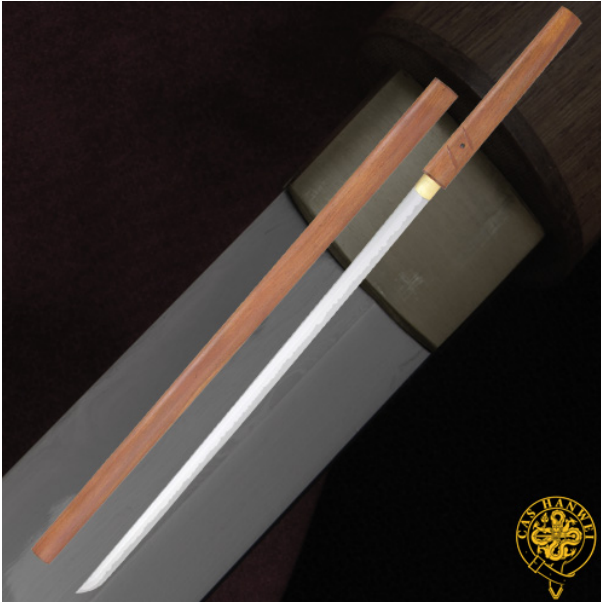

Hanwei Zatoichi Stick/Sword (Folded)

Category: » [Swords](#) » [Japanese - Hanwei\(Paul Chen\)](#)

Product ID: SH2114

Manufacturer: Hanwei

Price: 679,00 EUR

Availability: Out of stock

[See it in our store.](#)

CAS Hanwei now has four exciting versions of the stick sword of Zatoichi, the legendary blind Samurai. The ever-popular black SH1014, with its fully tempered carbon steel blade is now joined by the SH2298, featuring the same blade but with the red lacquered scabbard seen in many of Zatoichi's screen adventures. The SH2267 features a fully-forged straight Katana blade, housed in a natural hardwood scabbard and handle combination, while the superbly folded blade of the SH2114 makes a welcome return housed in rosewood.

Product parameters:

- Total length: 99,1 cm
- Blade length: 71,1 cm
- Handle length: 24,5 cm
- Weight: 0,7 kg
- Point of balance: 19 cm
- Blade width: 2,7 cm
- Blade thickness: 6 mm